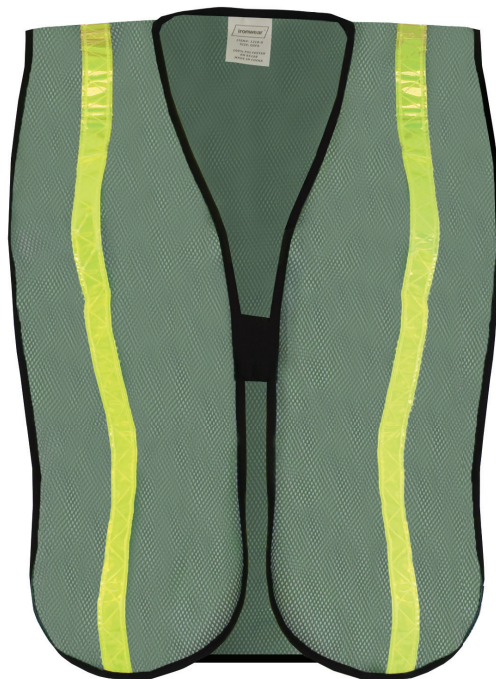

Style #1218-G

(front view)

(back view)

Description

- > **Description:** Blue Economy, Non ANSI, polyester vest
- > **Binding:** Durable Side Elastic Straps
- > **Material:** 100% Polyester mesh fabric
- > **Color:** Green
- > **Class:** Economy
- > **Closure:** Hook & loop
- > **Striping:** 1" reflective tape
- > **Pockets:** NA

Specifications

Size	One Size Fits All	2XL
Width (cm/inch)	43/17	66/26
Length (cm/inch)	58/23	71/28