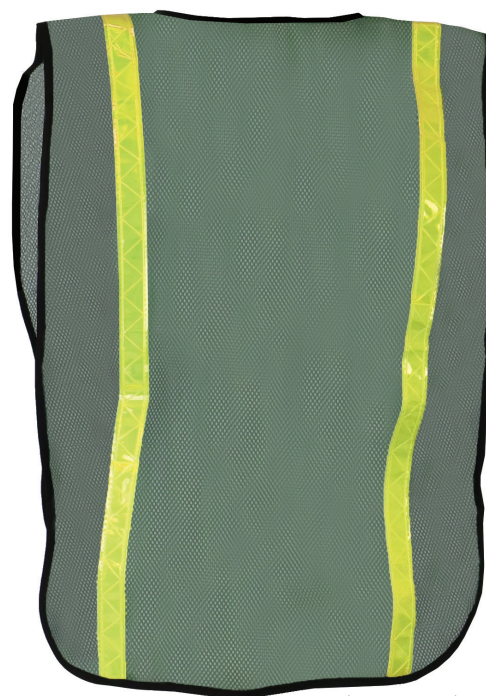

Style #1218-G

(front view)

(back view)

Description

- > **Description:** Blue Economy, Non ANSI, polyester vest
- > **Binding:** Durable Side Elastic Straps
- > **Material:** 100% Polyester mesh fabric
- > **Color:** Green
- > **Class:** Economy
- > **Closure:** Hook & loop
- > **Striping:** 1" reflective tape
- > **Pockets:** NA

Packaging

- > **Packaging:** 1 per Poly bag
- > **Unit:** 1 each
- > **Case Pack:** 150
- > **Case Weight (lb/kg):** 26/12
- > **Case Dimensions (cm):** 41 x 28 x 41
- > **Case Dimensions (inch):** 16 x 11 x 16

Specifications

Size	One Size Fits All	2XL
Width (cm/inch)	43/17	66/26
Length (cm/inch)	58/23	71/28